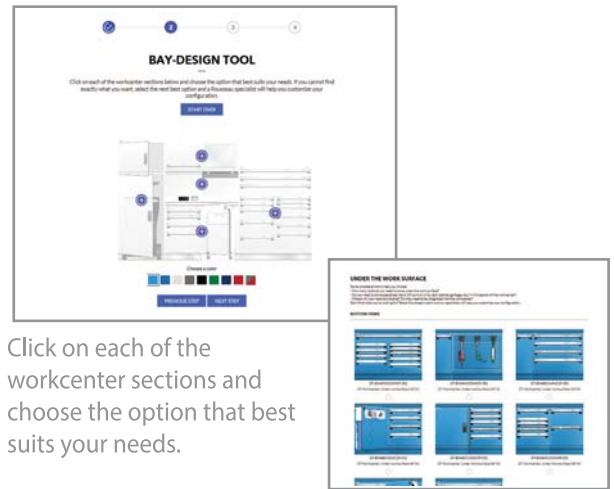

Configure your bay in 4 easy steps

ng looks.

ousseau's Automotive Service Departments"
ousseau products in action.

Try our new «Bay-Design» tool

In just a few clicks, you can configure
a workspace tailored to your exact needs.

1

Indicate the desired work surface width.

2

Click on each of the
workcenter sections and
choose the option that best
suits your needs.

3

Then select
accessories to
complete your
workstation.

4

Save it, share it or request a quote!

UNLIMITED POSSIBILITIES
rousseau-automotive.com

ROUSSEAU TOOL BOXES

Choose your Solution

Several dimensions and configurations available;
6 tool box heights;
10 different drawer heights;
Single, double or triple banks of drawers;
Stationary or mobile tool boxes;
A multitude of accessories for tool boxes and drawers.