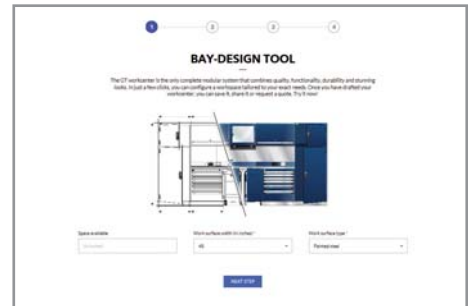

Configure your bay in 4 easy steps

ng looks.

ousseau's Automotive Service Departments"
ousseau products in action.

Try our new «Bay-Design» tool

In just a few clicks, you can configure
a workspace tailored to your exact needs.

1

Indicate the desired work surface width.

2

Click on each of the
workcenter sections and
choose the option that best
suits your needs.

3

Then select
accessories to
complete your
workstation.

4

Save it, share it or request a quote!

UNLIMITED POSSIBILITIES
rousseau-automotive.com

ROUSSEAU TOOL BOXES

Choose your Solution

Several dimensions and configurations available;
6 tool box heights;
10 different drawer heights;
Single, double or triple banks of drawers;
Stationary or mobile tool boxes;
A multitude of accessories for tool boxes and drawers.