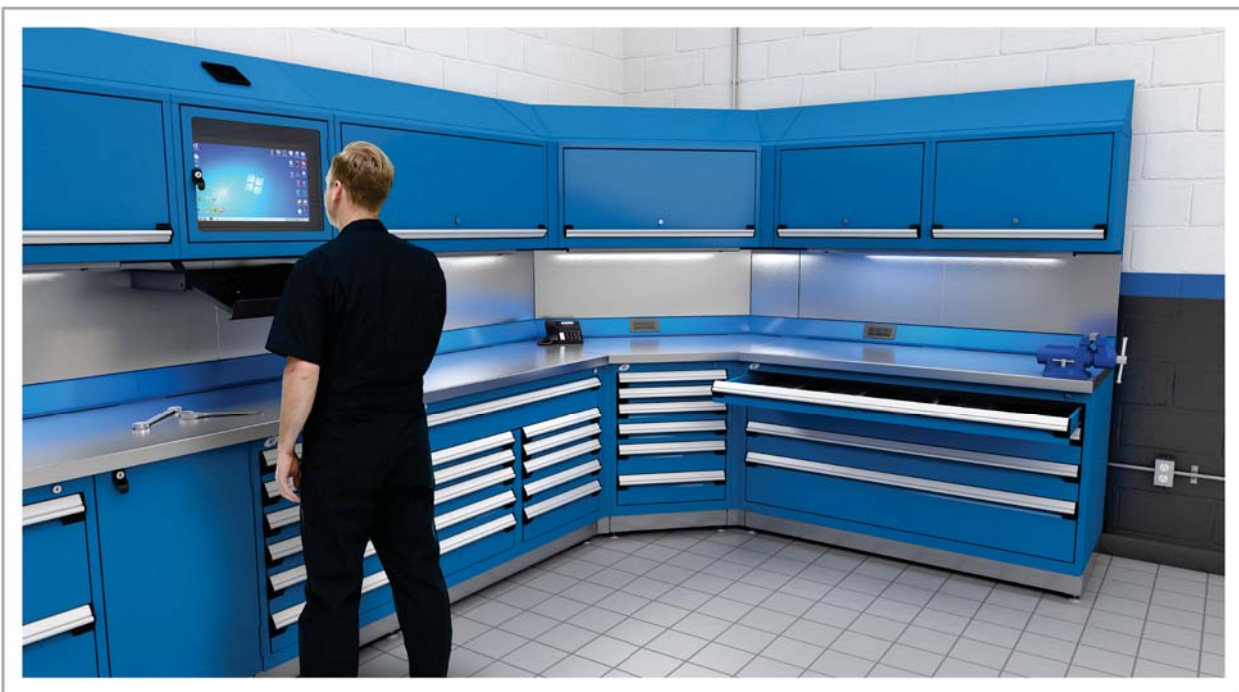

ROUSSEAU, WORKING WITH YOU SINCE 1950

Our **Personalized Global Tech Workcenter** is an excellent choice for your technicians because our team has designed and engineered it with your needs in mind. Our goals are to **understand your priorities, create and make improvements**, and to give you the **freedom to choose your own solution**.

Rousseau invests a great deal in **product development**, modernizing our equipment, and acquiring the **latest technology** and most qualified personnel.

We offer **storage solutions** that can be easily adapted for **both service and parts departments**.

Complexe Volkswagen 440 (QC)

Why choose Rousseau ?

Our **quality, performance** and the “**small details**” that make all the difference.

Our cutting edge technology enables us to offer the highest quality products in terms of concept, manufacturing and finishing, while also ensuring that **modularity, design and personalized requirements** are never compromised.

Our expertise. Rousseau has been providing the best storage solutions for **more than 65 years!**