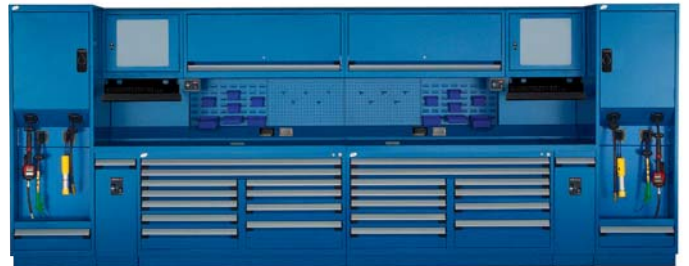

ROUSSEAU EXPERTISE

Flexibility! Quality! Know-how!

All of our products are designed, manufactured and rigorously tested in North America to meet the highest standards of engineering and quality.

Our specialists are available to help through each phase of your projects. They have the experience and technical knowledge to recommend the configurations that best suit the needs and requirements of your individual dealership.

The Rousseau tool drawer rolling mechanism is covered by a lifetime warranty

GT-C2026P