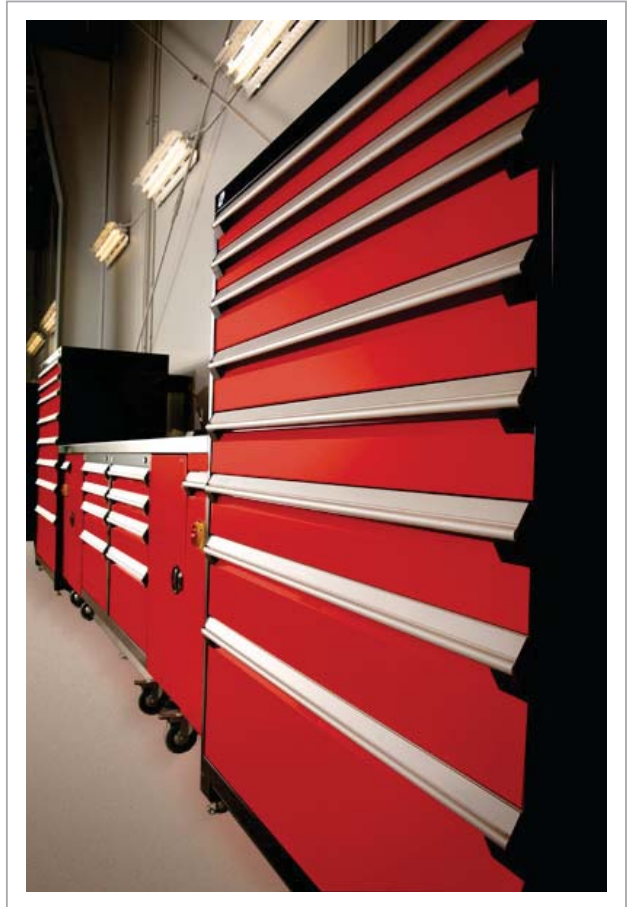

Capital GMC Buick Cadillac (SK)

Rousseau's most popular colors available in powder coat

Avalanche Blue - 055	Boreal Green - 102	Black - 091
Classic Blue - 052	Glossy EverGreen - 1025	Glossy Black - 902
Everest Blue - 051	Glossy Yellow - 208	Charcoal Gray - 072
Glossy Sapphire Blue - 560	Sienna Orange - 085	Modern Gray - 745
Midnight Blue - 057	Glossy Cranberry Red - 815	Light Gray - 071
Beige - 041	Glossy Carmine Red - 806	Frost White - 061
	Flame Red - 081	White - 616
	Avalanche Blue - 055 / Frost White - 061	Glossy Carmine Red - 806 / Charcoal Gray - 072
	Glossy Black - 902 / Light Gray - 071	

Color combination examples:

Note : Colors may differ slightly from those illustrated. For custom colors, contact our customer service representatives.

Toll free (Distributor) 1.800.463.4271
Toll free (End user) 1.866.463.4270
Telephone 418.598.3381
Fax 418.598.6776
E-mail info@rousseau-metal.com

105, Avenue de Gaspé Ouest
Saint-Jean-Port-Joli (Québec)
G0R 3G0 Canada

Contact our Automotive Specialist for more information: