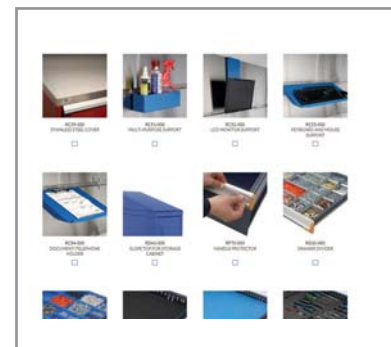

1

Indicate the desired work surface width.

2

Click on each of the
workcenter sections and
choose the option that best
suits your needs.

3

Then select
accessories to
complete your
workstation.

4

Save it, share it or request a quote!

UNLIMITED POSSIBILITIES
rousseau-automotive.com

ROUSSEAU TOOL BOXES

Choose your Solution

Several dimensions and configurations available;
6 tool box heights;
10 different drawer heights;
Single, double or triple banks of drawers;
Stationary or mobile tool boxes;
A multitude of accessories for tool boxes and drawers.