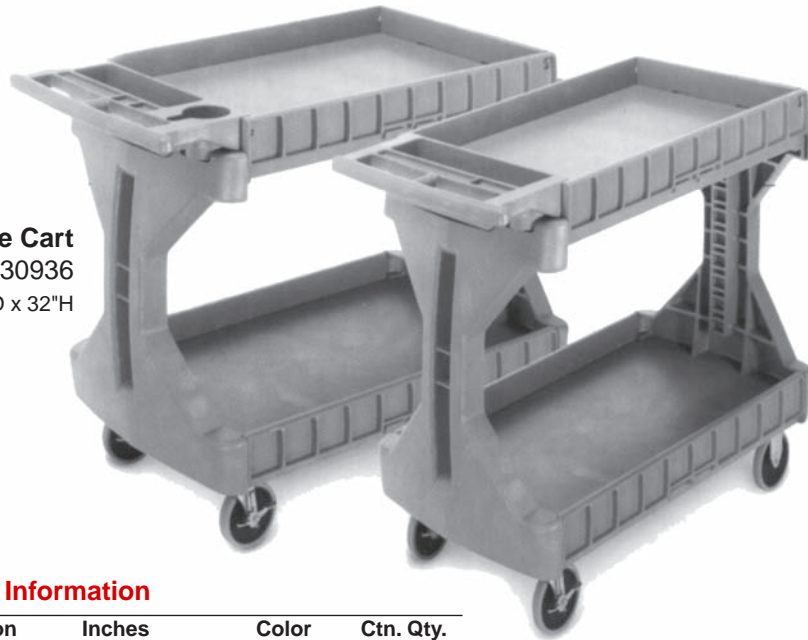

BUCKHORN ProCart

Large Cart
Model No. A30936
45"L x 24"D x 32"H

Small Cart
Model No. A30930
40"L x 19.5"D x 32"H

ProCart Ordering Information

Model No.	Description	Inches	Color	Ctn. Qty.
A30936	Large cart	45L x 24W x 32H	Grey/Beige	1
A30930	Small cart	40L x 19.5W x 32H	Grey/Beige	1

Easy Assembly - requires phillips screwdriver and rubber mallet

9-Rail Hanging System Ordering Information

The 9-Rail Hanging System is required to hang AkroBins and modular cabinets on your ProCart. For large cart, use **Model No. A30906** - For small cart, use **Model No. A30900**

AkroBin® Ordering Information

To create a customized ProCart™ with AkroBins use the two charts below to determine the quantity of AkroBins® that will fit your need. Carts, rail kits, bins, cabinets and suspension straps must be ordered separately. When ordering, please specify red, yellow, blue, or stone colored bins.

Use this chart when ordering one size AkroBins® for your ProCart

Bin Model No.	A30210	A30220	A30224	A30230	A30234	A30235	A30239	A30240	A30250	A30255
Bin Dimen. (L"xW"xH")	5 ³ / ₈ x 4 ¹ / ₈ x 3	7 ³ / ₈ x 4 ¹ / ₈ x 3	10 ⁷ / ₈ x 4 ³ / ₁₆ x 4	10 ⁷ / ₈ x 5 ¹ / ₂ x 5	14 ¹ / ₄ x 5 ¹ / ₂ x 5	10 ⁷ / ₈ x 11 x 5	10 ³ / ₄ x 8 ¹ / ₄ x 7	14 ³ / ₄ x 8 ¹ / ₄ x 7	14 ³ / ₄ x 16 ¹ / ₂ x 7	10 ³ / ₄ x 16 ¹ / ₂ x 5
A30936 (large cart)	80	80	48	36	36	18	16	16	8	12
A30930 (small cart)	70	70	42	30	-	12	12	-	-	-