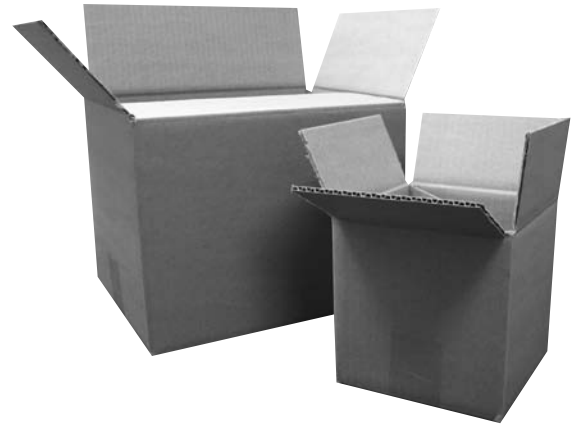

STOCK CORRUGATED SHIPPING CARTONS

STOCK CARTON SIZES

Item number	Description	Size
PK-CT-SC-1001	125c kraft plain rsc	4.5" x 4.5" x 4.5"
PK-CT-SC-1002	175c kraft plain rsc	6" x 6" x 6"
PK-CT-SC-1003	175c kraft plain rsc	8" x 8" x 8"
PK-CT-SC-1004	175c kraft plain rsc	9" x 6" x 6"
PK-CT-SC-1005	175c kraft plain rsc	10" x 10" x 10"
PK-CT-SC-1006	175c kraft plain rsc	12" x 9" x 9"
PK-CT-SC-1007	175c kraft plain rsc	12" x 12" x 12"
PK-CT-SC-1008	175c kraft plain rsc	14" x 10" x 10"
PK-CT-SC-1009	175c kraft plain rsc	15" x 15" x 15"
PK-CT-SC-1010	175c kraft plain rsc	18" x 12" x 12"
PK-CT-SC-1011	175c kraft plain rsc	20" x 13" x 13"
PK-CT-SC-1012	175c kraft plain rsc	18" x 18" x 18"
PK-CT-SC-1013	175c kraft plain rsc	24" x 24" x 24"
PK-CT-SC-1014	175c kraft plain rsc	12" x 12" x 6"

BUY THEM BY THE:

- BUNDLE
- SKID
- TRUCKLOAD

- Available for immediate delivery
- Call our Sales Reps or Order Desk for pricing
- Call our Sales Reps to determine the right carton size and wall thickness
- Cartons can be Custom Printed with your Company Name and Logo

CALL METRIC PACKAGING SOLUTIONS

For immediate delivery of stock boxes

CUSTOM CORRUGATED SHIPPING CARTONS

CUSTOM PRODUCTS AVAILABLE

- Corrugated Pads
- Printed Cartons
- White Cartons
- GayLord Containers
- Double Wall Cartons
- Triple Wall Cartons
- Binder Mailers
- Die Cut Boxes
- Cut Out Wraps
- Full Overlap Cartons