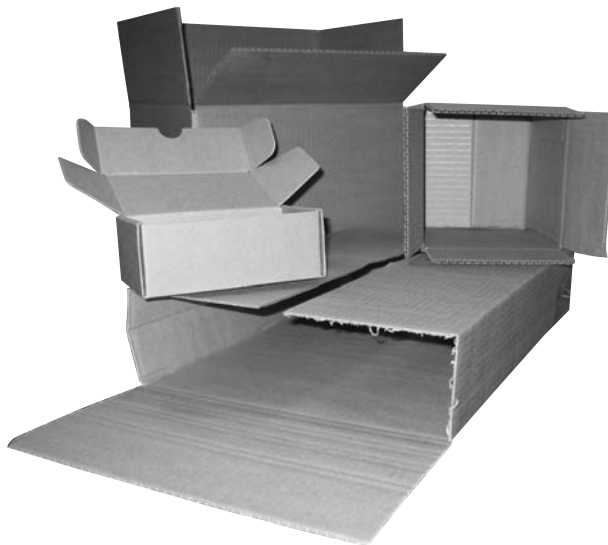

STOCK CORRUGATED SHIPPING CARTONS

STOCK CARTON SIZES

Item number	Description	Size
PK-CT-SC-1001	125c kraft plain rsc	4.5" x 4.5" x 4.5"
PK-CT-SC-1002	175c kraft plain rsc	6" x 6" x 6"
PK-CT-SC-1003	175c kraft plain rsc	8" x 8" x 8"
PK-CT-SC-1004	175c kraft plain rsc	9" x 6" x 6"
PK-CT-SC-1005	175c kraft plain rsc	10" x 10" x 10"
PK-CT-SC-1006	175c kraft plain rsc	12" x 9" x 9"
PK-CT-SC-1007	175c kraft plain rsc	12" x 12" x 12"
PK-CT-SC-1008	175c kraft plain rsc	14" x 10" x 10"
PK-CT-SC-1009	175c kraft plain rsc	15" x 15" x 15"
PK-CT-SC-1010	175c kraft plain rsc	18" x 12" x 12"
PK-CT-SC-1011	175c kraft plain rsc	20" x 13" x 13"
PK-CT-SC-1012	175c kraft plain rsc	18" x 18" x 18"
PK-CT-SC-1013	175c kraft plain rsc	24" x 24" x 24"
PK-CT-SC-1014	175c kraft plain rsc	12" x 12" x 6"

BUY THEM BY THE:

- BUNDLE
- SKID
- TRUCKLOAD

- Available for immediate delivery
- Call our Sales Reps or Order Desk for pricing
- Call our Sales Reps to determine the right carton size and wall thickness
- Cartons can be Custom Printed with your Company Name and Logo

CALL METRIC PACKAGING SOLUTIONS

For immediate delivery of stock boxes

CUSTOM CORRUGATED SHIPPING CARTONS

CUSTOM PRODUCTS AVAILABLE

- Corrugated Pads
- Printed Cartons
- White Cartons
- GayLord Containers
- Double Wall Cartons
- Triple Wall Cartons
- Binder Mailers
- Die Cut Boxes
- Cut Out Wraps
- Full Overlap Cartons