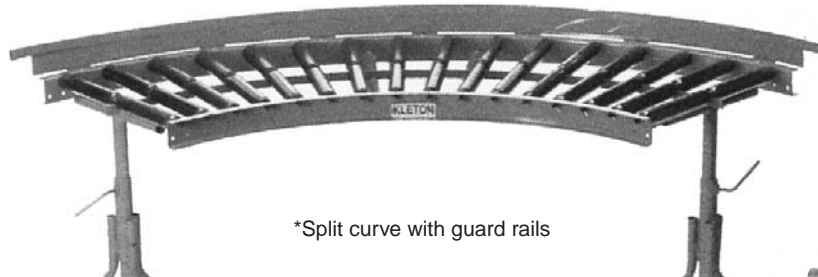

### Curved sections

90° curved conveyors with a 36" inside radius. Standard model is the straight roller curve. Also available is the split roller curve. It gives the load a more efficient turn flow. To prevent the load from falling, the optional steel guard rail is required.