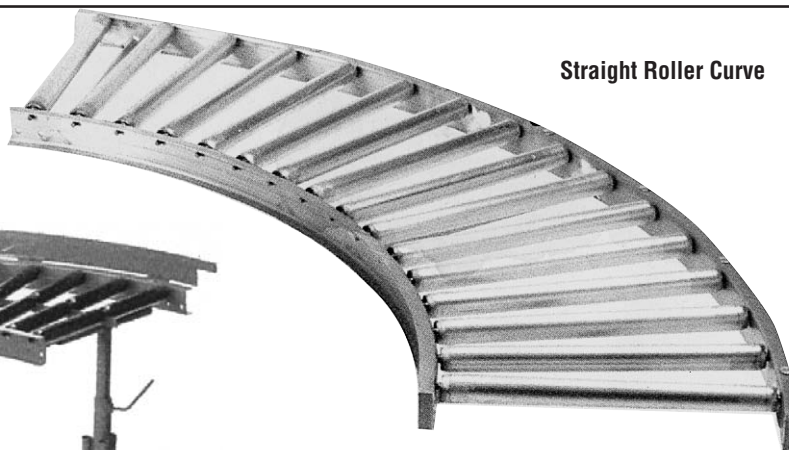

*Split curve with guard rails

Straight Roller Curve