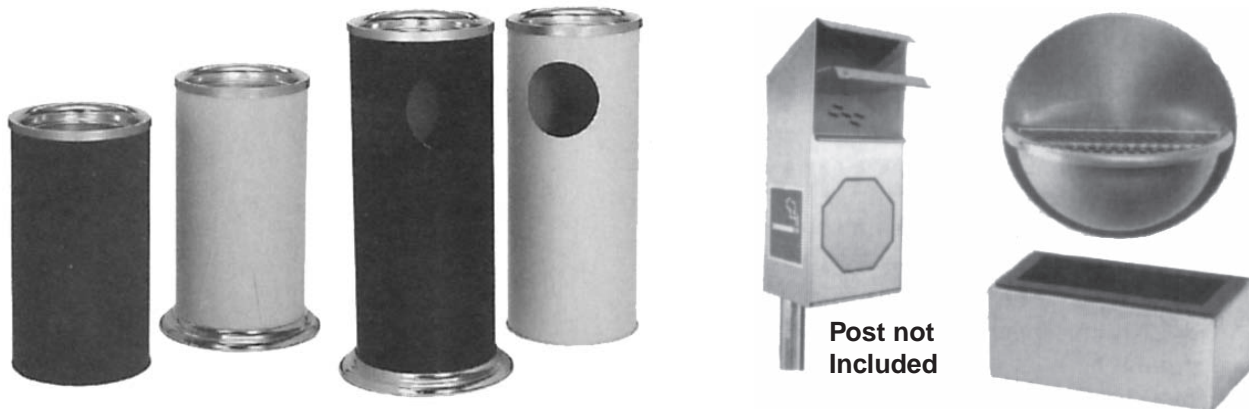

### Floor Style Sand Urns

These floor urns are available in almond or black with a chrome top. Models with a chrome base have better stability. Choose the combination ashtray/waste receptacle or floor ashtray. Sifter screens extra.

Model No.	Description	Dimensions" (D x H)	Wt./Lbs
CO524	Combination unit with chrome base & top	10 x 25 1/2	9
CO324	Combination unit with chrome top only	10 x 24	9
C8512	Ashtray with chrome base and top	10 x 19 1/2	9