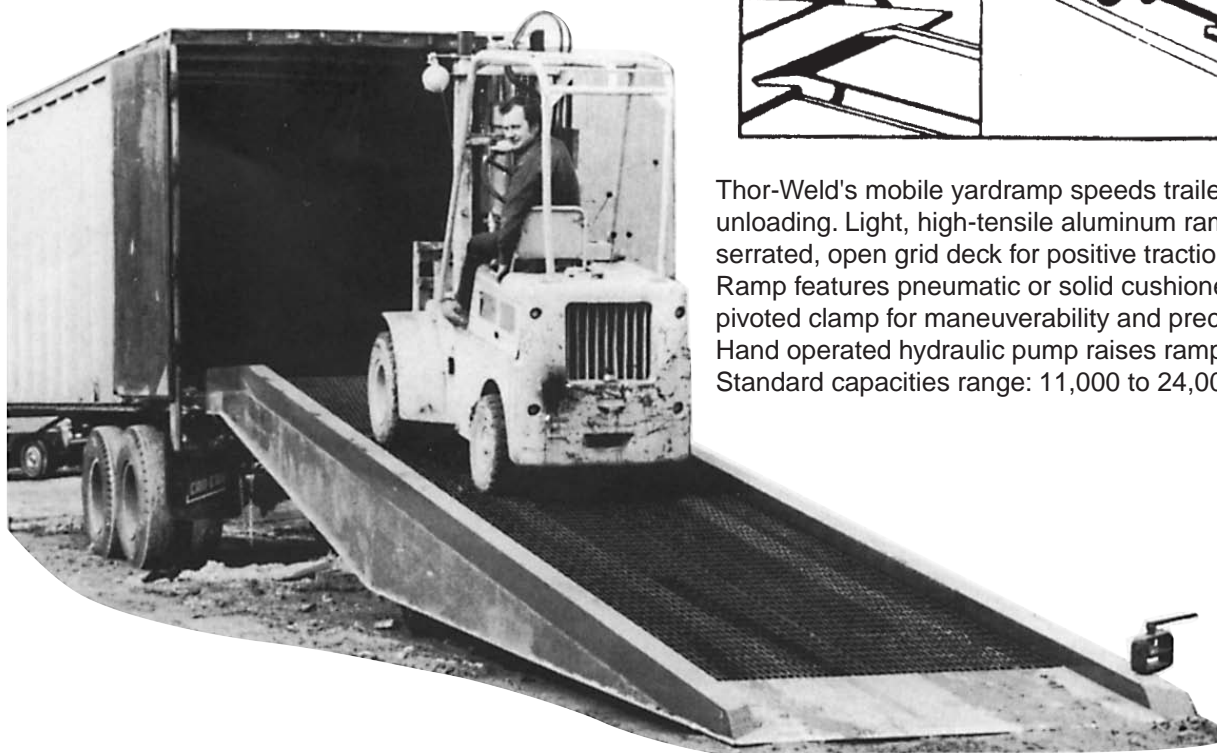

Other sizes and capacities available.

Walkramps

Lightweight, portable aluminum walkramps for faster, easier loading and unloading.

Many applications:

- Roll your 2-wheel handtruck with load into back of pickup truck.
- Carry boxes and cartons
- Move furniture
- Safety treadplate aluminum surface provides positive non-skid traction.

Aluminum Mobile Yard Ramps

Thor-Weld's mobile yardramp speeds trailer and railcar unloading. Light, high-tensile aluminum ramp frame has a serrated, open grid deck for positive traction in all weather. Ramp features pneumatic or solid cushioned tires and pivoted clamp for maneuverability and precise positioning. Hand operated hydraulic pump raises ramp top 38 - 61". Standard capacities range: 11,000 to 24,000 lbs.